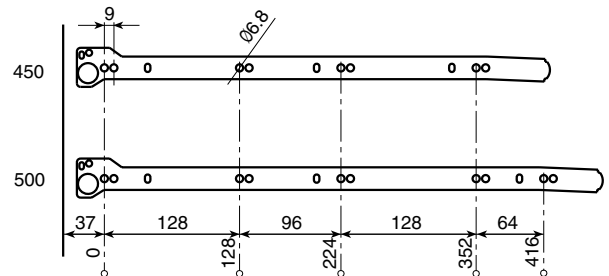

30

- Under these references, the 4 profiles are packed together in 30 sets boxes.
- Minimum order: 300 sets.

B EURO-SCREW

	Ø 7 x 10	Ø 7,75 x 10
Nickel-plated	952.810.062	953.610.066

5.000

"GACELA" QUICK-MOUNTING SELF-CLOSING ROLLER RUNNER

Under these references the profiles are packed separately in 100 pcs. boxes.

B "GACELA" crimping tool

751.300.104

1

This is a simple pneumatic tool which fixes the runner to the drawer between two jaws. The tool comes automatically with spring loaded hanging device for easy access.

Assembly: Turn the drawer upside down and place the runner on the drawer side. Place the jaws of the tool over each set of clips and press the button.

"GACELA" TILT DOWN

A "GACELA" tilt down.

Loading	Length	White RAL 9001	Loss of extension PS
250 N. (25 kp.)	450	759.745.803	95
	500	759.750.806	104

100

- Under these references, the 4 profiles are packed separately in 100 pcs. boxes.

"GACELA" ADJUSTABLE RUNNER

A "GACELA" adjustable runner

100

Loading	Length	Reference White RAL 9001	Reference Black RAL 9005	D.C. extension	Loss of PS
250 N. (25 kp.)	250	759.525.804	759.525.826	128	59
	300	759.530.800	759.530.822	160	68
	350	759.535.803	759.535.825	224	77
	400	759.540.806	759.540.821	256	86
	450	759.545.802	759.545.824	288	95
	500	759.550.805	759.550.820	320	104