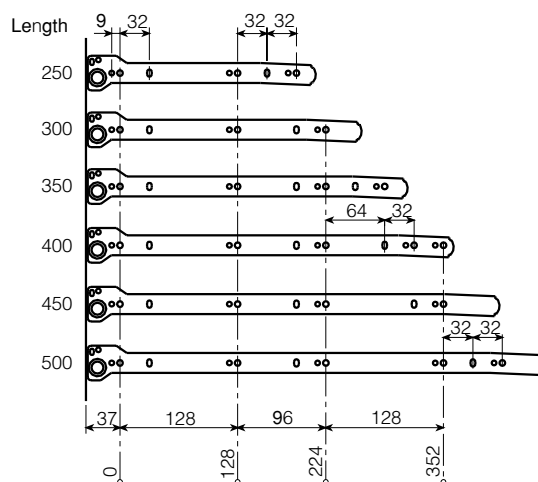

"GACELA" KNOCK-IN SELF-CLOSING ROLLER RUNNER

A "GACELA" knock-in self-closing roller runner

100

Loading	Length	White RAL 9001	Black RAL 9005	Loss of extension PS
250 N. (25 kp.)	250	760.725.803	760.725.825	59
	300	760.730.806	760.730.821	68
	350	760.735.802	760.735.824	77
	400	760.740.805	760.740.820	86
	450	760.745.801	760.745.823	95
	500	760.750.804	760.750.826	104

Under these references the profiles are packed separately in 100 pcs. boxes.