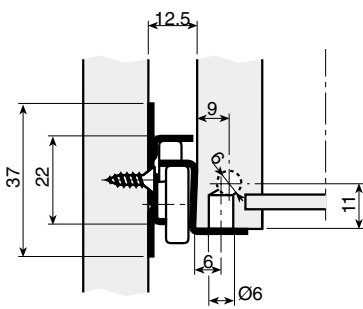

"GACELA" QUICK-MOUNTING SELF-CLOSING ROLLER RUNNER

100

A "GACELA" runner quick mounting

Loading	Length	Drawer	White RAL 9001	Loss of extension PS	C
250 N. (25 kp.)	350	330	760.235.803	77	303
	400	380	760.240.806	86	353
	450	430	760.245.802	95	
	500	480	760.250.805	104	453

- Under these references, the 4 profiles are packed separately in 100 pcs. boxes.