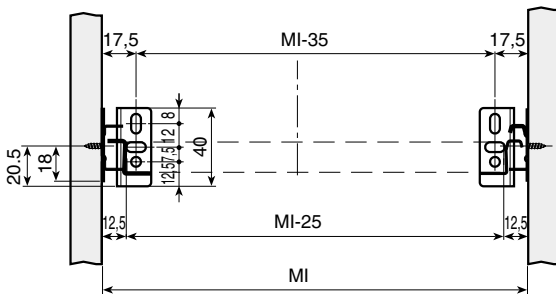

Under these references the profiles are packed separately in 100 pcs. boxes.

B "GACELA" crimping tool

751.300.104

1

This is a simple pneumatic tool which fixes the runner to the drawer between two jaws. The tool comes automatically with spring loaded hanging device for easy access.

Assembly: Turn the drawer upside down and place the runner on the drawer side. Place the jaws of the tool over each set of clips and press the button.

"GACELA" TILT DOWN

A "GACELA" tilt down.

Loading	Length	White RAL 9001	Loss of extension PS
250 N. (25 kp.)	450	759.745.803	95
	500	759.750.806	104

100

- Under these references, the 4 profiles are packed separately in 100 pcs. boxes.

"GACELA" ADJUSTABLE RUNNER

A "GACELA" adjustable runner

100

Loading	Length	Reference White RAL 9001	Reference Black RAL 9005	D.C. extension	Loss of PS
250 N. (25 kp.)	250	759.525.804	759.525.826	128	59
	300	759.530.800	759.530.822	160	68
	350	759.535.803	759.535.825	224	77
	400	759.540.806	759.540.821	256	86
	450	759.545.802	759.545.824	288	95
	500	759.550.805	759.550.820	320	104