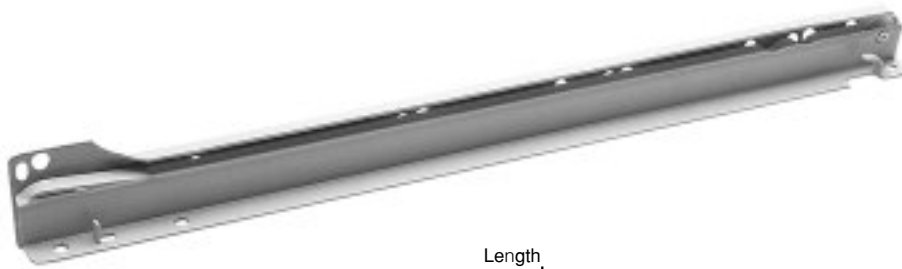

30

- Under these references, the 4 profiles are packed together in 30 sets boxes.
- Minimum order: 300 sets.

B EURO-SCREW

	Ø 7 x 10	Ø 7,75 x 10
Nickel-plated	952.810.062	953.610.066

5.000

"GACELA" QUICK-MOUNTING SELF-CLOSING ROLLER RUNNER

- Under these references, the 4 profiles are packed separately in 100 pcs. boxes.

"GACELA" KNOCK-IN SELF-CLOSING ROLLER RUNNER

A "GACELA" knock-in self-closing roller runner

100

Loading	Length	White RAL 9001	Black RAL 9005	Loss of extension PS
250 N. (25 kp.)	250	760.725.803	760.725.825	59
	300	760.730.806	760.730.821	68
	350	760.735.802	760.735.824	77
	400	760.740.805	760.740.820	86
	450	760.745.801	760.745.823	95
	500	760.750.804	760.750.826	104

Under these references the profiles are packed separately in 100 pcs. boxes.

B "GACELA" crimping tool

751.300.104

1

This is a simple pneumatic tool which fixes the runner to the drawer between two jaws. The tool comes automatically with spring loaded hanging device for easy access.