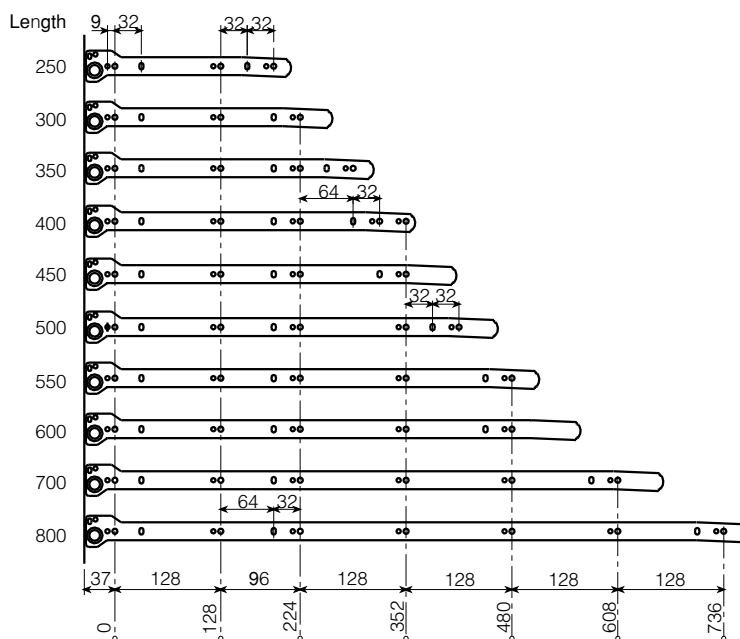

"GACELA" SELF-CLOSING ROLLER RUNNER

A Self-closing "GACELA" Runner

Loading	Length	Reference White RAL 9001	Reference Black RAL 9005	Loss of Ext. PS
250 N. (25 kp.)	250	760.025.803	760.025.825	59
	300	760.030.806	760.030.821	68
	350	760.035.802	760.035.824	77
	400	760.040.805	760.040.820	86
	450	760.045.801	760.045.823	95
	500	760.050.804	760.050.826	104
	550	760.055.800	760.055.822	113
	600	760.060.803	760.060.825	122
	700	760.070.802	760.070.821	140
800	760.080.801	760.080.824	158	

100

- Under these references, the 4 profiles are packed separately in 100 pcs. boxes.

Loading	Length	Reference White RAL 9001	Reference Black RAL 9005	Loss of Ext. PS
250 N. (25 kp.)	250	760.125.800		59
	300	760.130.803	760.130.825	68
	350	760.135.806	760.135.821	77
	400	760.140.802	760.140.824	86
	450	760.145.805	760.145.820	95
500	760.150.801	760.150.823	104	

30

- Under these references, the 4 profiles are packed together in 30 sets boxes.
- Minimum order: 300 sets.

B EURO-SCREW

	Ø 7 x 10	Ø 7,75 x 10
Nickel-plated	952.810.062	953.610.066

5.000

"GACELA" QUICK-MOUNTING SELF-CLOSING ROLLER RUNNER

100

- Under these references, the 4 profiles are packed separately in 100 pcs. boxes.

"GACELA" ADJUSTABLE RUNNER

A "GACELA" adjustable runner

100

Loading	Length	Reference White RAL 9001	Reference Black RAL 9005	D.C. extension	Loss of PS
250 N. (25 kp.)	250	759.525.804	759.525.826	128	59
	300	759.530.800	759.530.822	160	68
	350	759.535.803	759.535.825	224	77
	400	759.540.806	759.540.821	256	86
	450	759.545.802	759.545.824	288	95
	500	759.550.805	759.550.820	320	104