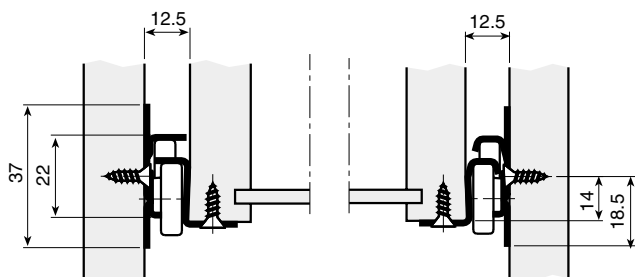

"GACELA" SELF-CLOSING ROLLER RUNNER

A Self-closing "GACELA" Runner

Loading	Length	Reference White RAL 9001	Reference Black RAL 9005	Loss of Ext. PS
250 N. (25 kp.)	250	760.025.803	760.025.825	59
	300	760.030.806	760.030.821	68
	350	760.035.802	760.035.824	77
	400	760.040.805	760.040.820	86
	450	760.045.801	760.045.823	95
	500	760.050.804	760.050.826	104
	550	760.055.800	760.055.822	113
	600	760.060.803	760.060.825	122
	700	760.070.802	760.070.821	140
800	760.080.801	760.080.824	158	

30

- Under these references, the 4 profiles are packed together in 30 sets boxes.
- Minimum order: 300 sets.

B EURO-SCREW

	Ø 7 x 10	Ø 7,75 x 10
Nickel-plated	952.810.062	953.610.066

5.000

"GACELA" QUICK-MOUNTING SELF-CLOSING ROLLER RUNNER

100

A "GACELA" runner quick mounting

Loading	Length	Drawer	White RAL 9001	Loss of extension PS	C				
250 N. (25 kp.)	350	330	760.235.803	77	303				
	400	380	760.240.806	86	353				
	450	430	760.245.802	95	500	480	760.250.805	104	453
	500	480	760.250.805	104	453				

- Under these references, the 4 profiles are packed separately in 100 pcs. boxes.

"GACELA" KNOCK-IN SELF-CLOSING ROLLER RUNNER

A "GACELA" knock-in self-closing roller runner

100

Loading	Length	White RAL 9001	Black RAL 9005	Loss of extension PS
250 N. (25 kp.)	250	760.725.803	760.725.825	59
	300	760.730.806	760.730.821	68
	350	760.735.802	760.735.824	77
	400	760.740.805	760.740.820	86
	450	760.745.801	760.745.823	95
	500	760.750.804	760.750.826	104