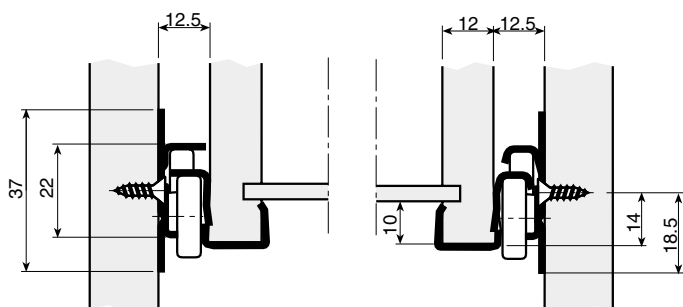

30

- Under these references, the 4 profiles are packed together in 30 sets boxes.
- Minimum order: 300 sets.

B EURO-SCREW

	Ø 7 x 10	Ø 7,75 x 10
Nickel-plated	952.810.062	953.610.066

5.000

"GACELA" QUICK-MOUNTING SELF-CLOSING ROLLER RUNNER

- Under these references, the 4 profiles are packed separately in 100 pcs. boxes.

"GACELA" KNOCK-IN SELF-CLOSING ROLLER RUNNER

A "GACELA" knock-in self-closing roller runner

100

Loading	Length	White RAL 9001	Black RAL 9005	Loss of extension PS
250 N. (25 kp.)	250	760.725.803	760.725.825	59
	300	760.730.806	760.730.821	68
	350	760.735.802	760.735.824	77
	400	760.740.805	760.740.820	86
	450	760.745.801	760.745.823	95
	500	760.750.804	760.750.826	104

Under these references the profiles are packed separately in 100 pcs. boxes.

B "GACELA" crimping tool

751.300.104

1

This is a simple pneumatic tool which fixes the runner to the drawer between two jaws. The tool comes automatically with spring loaded hanging device for easy access.

Assembly: Turn the drawer upside down and place the runner on the drawer side. Place the jaws of the tool over each set of clips and press the button.

"GACELA" TILT DOWN

A "GACELA" tilt down.

Loading	Length	White RAL 9001	Loss of extension PS
250 N. (25 kp.)	450	759.745.803	95
	500	759.750.806	104