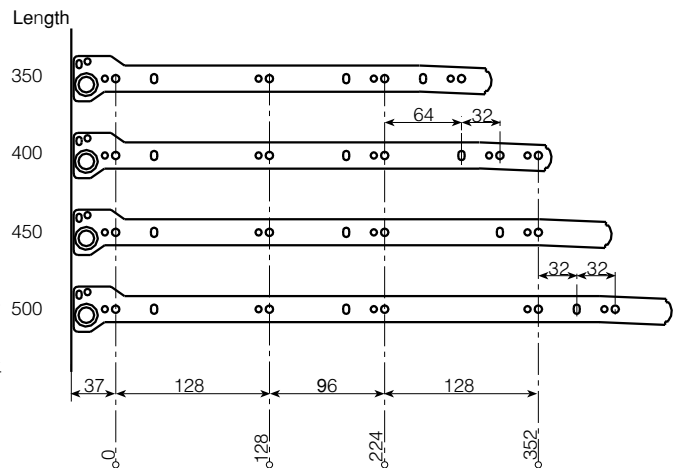

"GACELA" SELF-CLOSING ROLLER RUNNER

A Self-closing "GACELA" Runner

Loading	Length	Reference White RAL 9001	Reference Black RAL 9005	Loss of Ext. PS
250 N. (25 kp.)	250	760.025.803	760.025.825	59
	300	760.030.806	760.030.821	68
	350	760.035.802	760.035.824	77
	400	760.040.805	760.040.820	86
	450	760.045.801	760.045.823	95
	500	760.050.804	760.050.826	104
	550	760.055.800	760.055.822	113
	600	760.060.803	760.060.825	122
	700	760.070.802	760.070.821	140
800	760.080.801	760.080.824	158	

30

- Under these references, the 4 profiles are packed together in 30 sets boxes.
- Minimum order: 300 sets.

B EURO-SCREW

	Ø 7 x 10	Ø 7,75 x 10
Nickel-plated	952.810.062	953.610.066

5.000

"GACELA" QUICK-MOUNTING SELF-CLOSING ROLLER RUNNER

100

A "GACELA" runner quick mounting

Loading	Length	Drawer	White RAL 9001	Loss of extension PS	C				
250 N. (25 kp.)	350	330	760.235.803	77	303				
	400	380	760.240.806	86	353				
	450	430	760.245.802	95	500	480	760.250.805	104	453
	500	480	760.250.805	104	453				

- Under these references, the 4 profiles are packed separately in 100 pcs. boxes.

"GACELA" KNOCK-IN SELF-CLOSING ROLLER RUNNER

A "GACELA" knock-in self-closing roller runner

100

Loading	Length	White RAL 9001	Black RAL 9005	Loss of extension PS
250 N. (25 kp.)	250	760.725.803	760.725.825	59
	300	760.730.806	760.730.821	68
	350	760.735.802	760.735.824	77
	400	760.740.805	760.740.820	86
	450	760.745.801	760.745.823	95
	500	760.750.804	760.750.826	104