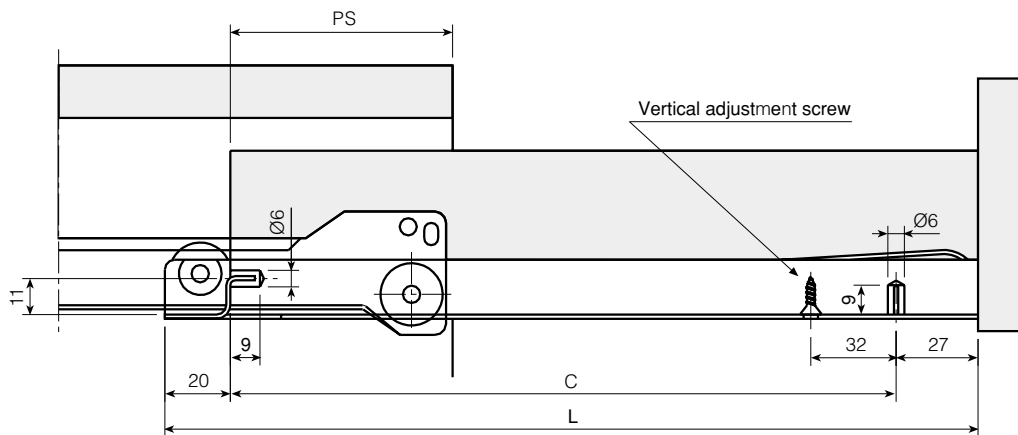

"GACELA" SELF-CLOSING ROLLER RUNNER

A Self-closing "GACELA" Runner

Loading	Length	Reference White RAL 9001	Reference Black RAL 9005	Loss of Ext. PS
250 N. (25 kp.)	250	760.025.803	760.025.825	59
	300	760.030.806	760.030.821	68
	350	760.035.802	760.035.824	77
	400	760.040.805	760.040.820	86
	450	760.045.801	760.045.823	95
	500	760.050.804	760.050.826	104
	550	760.055.800	760.055.822	113
	600	760.060.803	760.060.825	122
	700	760.070.802	760.070.821	140
800	760.080.801	760.080.824	158	

30

- Under these references, the 4 profiles are packed together in 30 sets boxes.
- Minimum order: 300 sets.

B EURO-SCREW

	Ø 7 x 10	Ø 7,75 x 10
Nickel-plated	952.810.062	953.610.066

5.000

"GACELA" QUICK-MOUNTING SELF-CLOSING ROLLER RUNNER

- Under these references, the 4 profiles are packed separately in 100 pcs. boxes.

"GACELA" KNOCK-IN SELF-CLOSING ROLLER RUNNER

A "GACELA" knock-in self-closing roller runner

100

Loading	Length	White RAL 9001	Black RAL 9005	Loss of extension PS
250 N. (25 kp.)	250	760.725.803	760.725.825	59
	300	760.730.806	760.730.821	68
	350	760.735.802	760.735.824	77
	400	760.740.805	760.740.820	86
	450	760.745.801	760.745.823	95
	500	760.750.804	760.750.826	104

Under these references the profiles are packed separately in 100 pcs. boxes.

B "GACELA" crimping tool

751.300.104

1

This is a simple pneumatic tool which fixes the runner to the drawer between two jaws. The tool comes automatically with spring loaded hanging device for easy access.