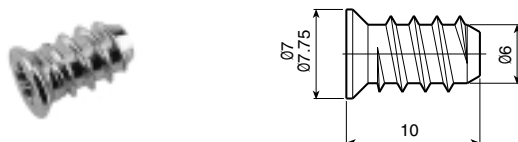

"GACELA" SELF-CLOSING ROLLER RUNNER

A Self-closing "GACELA" Runner

Loading	Length	Reference White RAL 9001	Reference Black RAL 9005	Loss of Ext. PS
250 N. (25 kp.)	250	760.025.803	760.025.825	59
	300	760.030.806	760.030.821	68
	350	760.035.802	760.035.824	77
	400	760.040.805	760.040.820	86
	450	760.045.801	760.045.823	95
	500	760.050.804	760.050.826	104
	550	760.055.800	760.055.822	113
	600	760.060.803	760.060.825	122
	700	760.070.802	760.070.821	140
800	760.080.801	760.080.824	158	

30

- Under these references, the 4 profiles are packed together in 30 sets boxes.
- Minimum order: 300 sets.

B EURO-SCREW

	Ø 7 x 10	Ø 7,75 x 10
Nickel-plated	952.810.062	953.610.066

5.000

"GACELA" QUICK-MOUNTING SELF-CLOSING ROLLER RUNNER

100

A "GACELA" runner quick mounting

Loading	Length	Drawer	White RAL 9001	Loss of extension PS	C				
250 N. (25 kp.)	350	330	760.235.803	77	303				
	400	380	760.240.806	86	353				
	450	430	760.245.802	95	500	480	760.250.805	104	453
	500	480	760.250.805	104	453				

- Under these references, the 4 profiles are packed separately in 100 pcs. boxes.

"GACELA" KNOCK-IN SELF-CLOSING ROLLER RUNNER

A "GACELA" knock-in self-closing roller runner

100

Loading	Length	White RAL 9001	Black RAL 9005	Loss of extension PS
250 N. (25 kp.)	250	760.725.803	760.725.825	59
	300	760.730.806	760.730.821	68
	350	760.735.802	760.735.824	77
	400	760.740.805	760.740.820	86
	450	760.745.801	760.745.823	95
	500	760.750.804	760.750.826	104