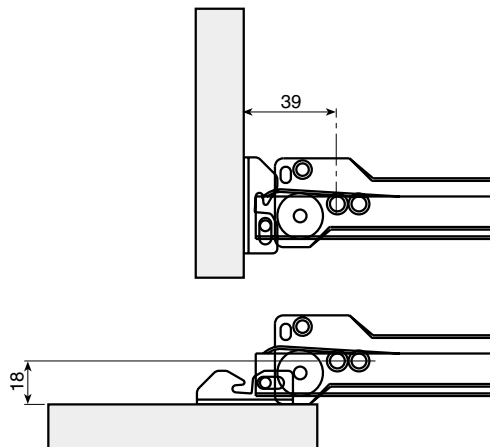

30

- Under these references, the 4 profiles are packed together in 30 sets boxes.
- Minimum order: 300 sets.

B EURO-SCREW

	Ø 7 x 10	Ø 7,75 x 10
Nickel-plated	952.810.062	953.610.066

5.000

"GACELA" QUICK-MOUNTING SELF-CLOSING ROLLER RUNNER

Under these references the profiles are packed separately in 100 pcs. boxes.

B "GACELA" crimping tool

751.300.104

1

This is a simple pneumatic tool which fixes the runner to the drawer between two jaws. The tool comes automatically with spring loaded hanging device for easy access.

Assembly: Turn the drawer upside down and place the runner on the drawer side. Place the jaws of the tool over each set of clips and press the button.

"GACELA" TILT DOWN

A "GACELA" tilt down.

Loading	Length	White RAL 9001	Loss of extension PS
250 N. (25 kp.)	450	759.745.803	95
	500	759.750.806	104

100

- Under these references, the 4 profiles are packed separately in 100 pcs. boxes.

"GACELA" ADJUSTABLE RUNNER

A "GACELA" adjustable runner

100

Loading	Length	Reference White RAL 9001	Reference Black RAL 9005	D.C. extension	Loss of PS
250 N. (25 kp.)	250	759.525.804	759.525.826	128	59
	300	759.530.800	759.530.822	160	68
	350	759.535.803	759.535.825	224	77
	400	759.540.806	759.540.821	256	86
	450	759.545.802	759.545.824	288	95
	500	759.550.805	759.550.820	320	104