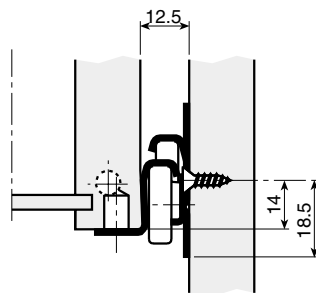

"GACELA" QUICK-MOUNTING SELF-CLOSING ROLLER RUNNER

100

A "GACELA" runner quick mounting

Loading	Length	Drawer	White RAL 9001	Loss of extension PS	C
250 N. (25 kp.)	350	330	760.235.803	77	303
	400	380	760.240.806	86	353
	450	430	760.245.802	95	
	500	480	760.250.805	104	453

- Under these references, the 4 profiles are packed separately in 100 pcs. boxes.