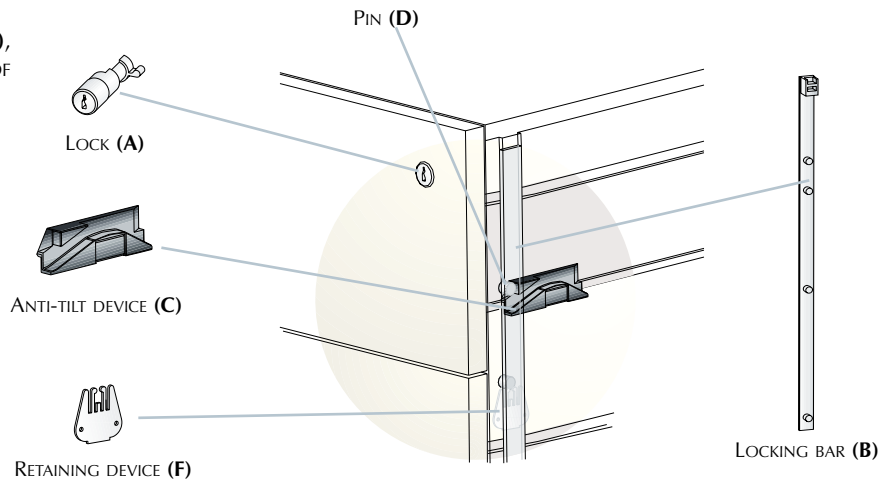

CENTRAL LOCKING

1. CLOSED PEDESTAL. WITH THE CENTRAL LOCK (C), THE OPENING OF DRAWERS IS IMPEDED BY THE PINS (D) OF LOCKING BAR (B).

2. OPENED PEDESTAL. TURNING THE KEY (A) MAKES THE LOCKING BAR (B) MOVE DOWNWARDS. DRAWERS CAN BE OPENED WITHOUT BEING IMPEDED BY THE PINS (D).

3. THE OPENING OF ONE DRAWER IS NOT DEPENDENT ON THE LOCKING BAR (B), SO ALL THE DRAWERS CAN BE OPENED AT THE SAME TIME.

FOR LARGE PRODUCTION RUNS, DRAWER SIDES CAN BE DELIVERED PRE-DRILLED AS PER SPECIFICATIONS, READY TO INSERT THE CENTRAL LOCK AND ANTI-TILT DEVICE.

ANTI-TILT DEVICE

1. CLOSED PEDESTAL. WITH THE ANTI-TILT DEVICE (C), THE OPENING OF DRAWERS IS IMPEDED BY THE PINS (D) OF LOCKING BAR (B).

2. OPENED PEDESTAL. TURNING THE KEY (A) MAKES THE LOCKING BAR (B) MOVE DOWNWARDS. DRAWERS CAN BE OPENED WITHOUT BEING IMPEDED BY THE PINS (D).

3. WHEN OPENING ONE DRAWER, THE ANTI-TILT DEVICE OPERATES ON ONE PIN (D) MOVING THE LOCKING BAR (B) UPWARDS. THE RETAINING DEVICE (F) PREVENTS THE DESCENT OF THE LOCKING BAR (B) HOLDING THE PIN (E). THE REST OF THE DRAWERS CANNOT BE OPENED. THEIR RESPECTIVE PIN (D) IS PREVENTING THIS ACTION. WHEN CLOSING THE DRAWER, THE LOCKING BAR (B) DESCENDS ALLOWING THE OPENING OF ANY DRAWER.