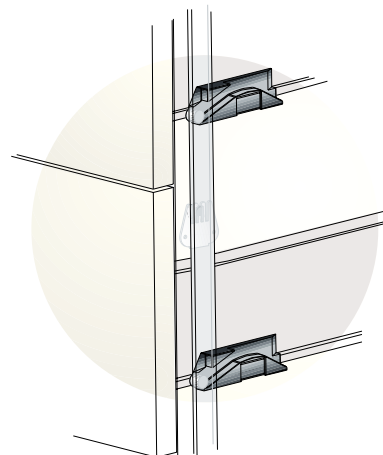

CENTRAL LOCKING

1. CLOSED PEDESTAL. WITH THE CENTRAL LOCK (C), THE OPENING OF DRAWERS IS IMPEDED BY THE PINS (D) OF LOCKING BAR (B).

2. OPENED PEDESTAL. TURNING THE KEY (A) MAKES THE LOCKING BAR (B) MOVE DOWNWARDS. DRAWERS CAN BE OPENED WITHOUT BEING IMPEDED BY THE PINS (D).

3. THE OPENING OF ONE DRAWER IS NOT DEPENDENT ON THE LOCKING BAR (B), SO ALL THE DRAWERS CAN BE OPENED AT THE SAME TIME.

FOR LARGE PRODUCTION RUNS, DRAWER SIDES CAN BE DELIVERED PRE-DRILLED AS PER SPECIFICATIONS, READY TO INSERT THE CENTRAL LOCK AND ANTI-TILT DEVICE.

ANTI-TILT DEVICE

1. CLOSED PEDESTAL. WITH THE ANTI-TILT DEVICE (C), THE OPENING OF DRAWERS IS IMPEDED BY THE PINS (D) OF LOCKING BAR (B).

2. OPENED PEDESTAL. TURNING THE KEY (A) MAKES THE LOCKING BAR (B) MOVE DOWNWARDS. DRAWERS CAN BE OPENED WITHOUT BEING IMPEDED BY THE PINS (D).

3. WHEN OPENING ONE DRAWER, THE ANTI-TILT DEVICE OPERATES ON ONE PIN (D) MOVING THE LOCKING BAR (B) UPWARDS. THE RETAINING DEVICE (F) PREVENTS THE DESCENT OF THE LOCKING BAR (B) HOLDING THE PIN (E). THE REST OF THE DRAWERS CANNOT BE OPENED. THEIR RESPECTIVE PIN (D) IS PREVENTING THIS ACTION. WHEN CLOSING THE DRAWER, THE LOCKING BAR (B) DESCENDS ALLOWING THE OPENING OF ANY DRAWER.