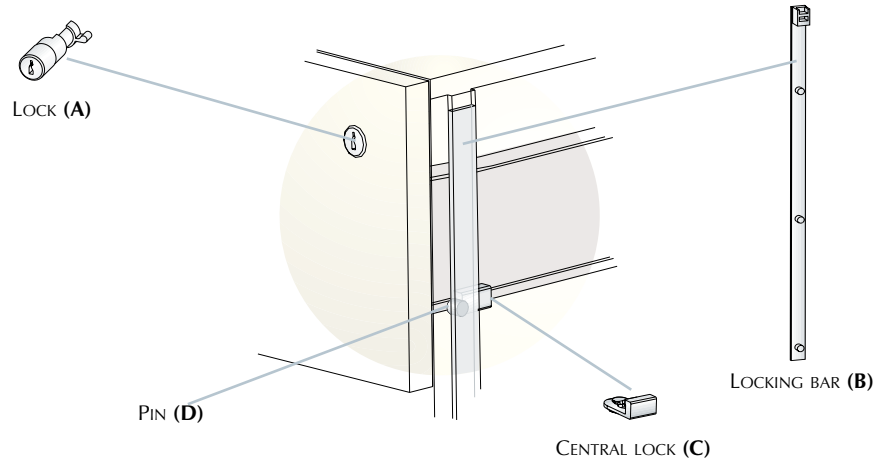

CENTRAL LOCKING

1. CLOSED PEDESTAL. WITH THE CENTRAL LOCK (C), THE OPENING OF DRAWERS IS IMPEDED BY THE PINS (D) OF LOCKING BAR (B).

2. OPENED PEDESTAL. TURNING THE KEY (A) MAKES THE LOCKING BAR (B) MOVE DOWNWARDS. DRAWERS CAN BE OPENED WITHOUT BEING IMPEDED BY THE PINS (D).

3. THE OPENING OF ONE DRAWER IS NOT DEPENDENT ON THE LOCKING BAR (B), SO ALL THE DRAWERS CAN BE OPENED AT THE SAME TIME.

FOR LARGE PRODUCTION RUNS, DRAWER SIDES CAN BE DELIVERED PRE-DRILLED AS PER SPECIFICATIONS, READY TO INSERT THE CENTRAL LOCK AND ANTI-TILT DEVICE.

ANTI-TILT DEVICE

1. CLOSED PEDESTAL. WITH THE ANTI-TILT DEVICE (C), THE OPENING OF DRAWERS IS IMPEDED BY THE PINS (D) OF LOCKING BAR (B).

2. OPENED PEDESTAL. TURNING THE KEY (A) MAKES THE LOCKING BAR (B) MOVE DOWNWARDS. DRAWERS CAN BE OPENED WITHOUT BEING IMPEDED BY THE PINS (D).

3. WHEN OPENING ONE DRAWER, THE ANTI-TILT DEVICE OPERATES ON ONE PIN (D) MOVING THE LOCKING BAR (B) UPWARDS. THE RETAINING DEVICE (F) PREVENTS THE DESCENT OF THE LOCKING BAR (B) HOLDING THE PIN (E). THE REST OF THE DRAWERS CANNOT BE OPENED. THEIR RESPECTIVE PIN (D) IS PREVENTING THIS ACTION. WHEN CLOSING THE DRAWER, THE LOCKING BAR (B) DESCENDS ALLOWING THE OPENING OF ANY DRAWER.