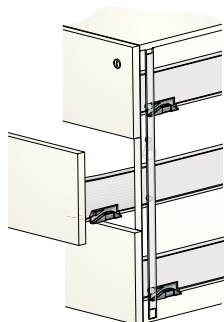

CENTRAL LOCKING

1. CLOSED PEDESTAL. WITH THE CENTRAL LOCK (C), THE OPENING OF DRAWERS IS IMPEDED BY THE PINS (D) OF LOCKING BAR (B).

2. OPENED PEDESTAL. TURNING THE KEY (A) MAKES THE LOCKING BAR (B) MOVE DOWNWARDS. DRAWERS CAN BE OPENED WITHOUT BEING IMPEDED BY THE PINS (D).

3. THE OPENING OF ONE DRAWER IS NOT DEPENDENT ON THE LOCKING BAR (B), SO ALL THE DRAWERS CAN BE OPENED AT THE SAME TIME.

FOR LARGE PRODUCTION RUNS, DRAWER SIDES CAN BE DELIVERED PRE-DRILLED AS PER SPECIFICATIONS, READY TO INSERT THE CENTRAL LOCK AND ANTI-TILT DEVICE.

ANTI-TILT DEVICE

1. CLOSED PEDESTAL. WITH THE ANTI-TILT DEVICE (C), THE OPENING OF DRAWERS IS IMPEDED BY THE PINS (D) OF LOCKING BAR (B).

2. OPENED PEDESTAL. TURNING THE KEY (A) MAKES THE LOCKING BAR (B) MOVE DOWNWARDS. DRAWERS CAN BE OPENED WITHOUT BEING IMPEDED BY THE PINS (D).

3. WHEN OPENING ONE DRAWER, THE ANTI-TILT DEVICE OPERATES ON ONE PIN (D) MOVING THE LOCKING BAR (B) UPWARDS. THE RETAINING DEVICE (F) PREVENTS THE DESCENT OF THE LOCKING BAR (B) HOLDING THE PIN (E). THE REST OF THE DRAWERS CANNOT BE OPENED. THEIR RESPECTIVE PIN (D) IS PREVENTING THIS ACTION. WHEN CLOSING THE DRAWER, THE LOCKING BAR (B) DESCENDS ALLOWING THE OPENING OF ANY DRAWER.