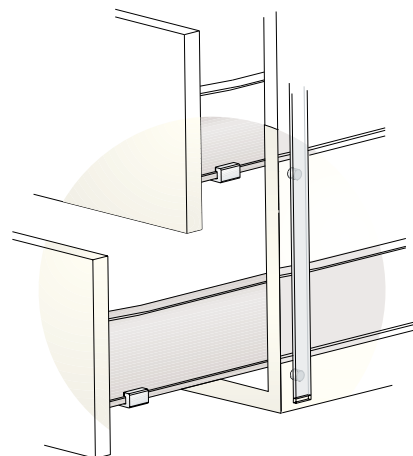

CENTRAL LOCKING

1. CLOSED PEDESTAL. WITH THE CENTRAL LOCK (C), THE OPENING OF DRAWERS IS IMPEDED BY THE PINS (D) OF LOCKING BAR (B).

2. OPENED PEDESTAL. TURNING THE KEY (A) MAKES THE LOCKING BAR (B) MOVE DOWNWARDS. DRAWERS CAN BE OPENED WITHOUT BEING IMPEDED BY THE PINS (D).

3. THE OPENING OF ONE DRAWER IS NOT DEPENDENT ON THE LOCKING BAR (B), SO ALL THE DRAWERS CAN BE OPENED AT THE SAME TIME.

FOR LARGE PRODUCTION RUNS, DRAWER SIDES CAN BE DELIVERED PRE-DRILLED AS PER SPECIFICATIONS, READY TO INSERT THE CENTRAL LOCK AND ANTI-TILT DEVICE.

ANTI-TILT DEVICE

1. CLOSED PEDESTAL. WITH THE ANTI-TILT DEVICE (C), THE OPENING OF DRAWERS IS IMPEDED BY THE PINS (D) OF LOCKING BAR (B).

2. OPENED PEDESTAL. TURNING THE KEY (A) MAKES THE LOCKING BAR (B) MOVE DOWNWARDS. DRAWERS CAN BE OPENED WITHOUT BEING IMPEDED BY THE PINS (D).

3. WHEN OPENING ONE DRAWER, THE ANTI-TILT DEVICE OPERATES ON ONE PIN (D) MOVING THE LOCKING BAR (B) UPWARDS. THE RETAINING DEVICE (F) PREVENTS THE DESCENT OF THE LOCKING BAR (B) HOLDING THE PIN (E). THE REST OF THE DRAWERS CANNOT BE OPENED. THEIR RESPECTIVE PIN (D) IS PREVENTING THIS ACTION. WHEN CLOSING THE DRAWER, THE LOCKING BAR (B) DESCENDS ALLOWING THE OPENING OF ANY DRAWER.