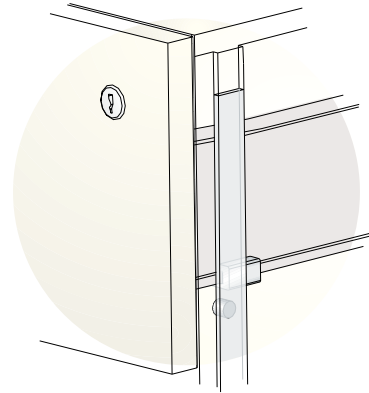

CENTRAL LOCKING

1. CLOSED PEDESTAL. WITH THE CENTRAL LOCK (C), THE OPENING OF DRAWERS IS IMPEDED BY THE PINS (D) OF LOCKING BAR (B).

2. OPENED PEDESTAL. TURNING THE KEY (A) MAKES THE LOCKING BAR (B) MOVE DOWNWARDS. DRAWERS CAN BE OPENED WITHOUT BEING IMPEDED BY THE PINS (D).

3. THE OPENING OF ONE DRAWER IS NOT DEPENDENT ON THE LOCKING BAR (B), SO ALL THE DRAWERS CAN BE OPENED AT THE SAME TIME.

FOR LARGE PRODUCTION RUNS, DRAWER SIDES CAN BE DELIVERED PRE-DRILLED AS PER SPECIFICATIONS, READY TO INSERT THE CENTRAL LOCK AND ANTI-TILT DEVICE.

ANTI-TILT DEVICE

1. CLOSED PEDESTAL. WITH THE ANTI-TILT DEVICE (C), THE OPENING OF DRAWERS IS IMPEDED BY THE PINS (D) OF LOCKING BAR (B).

2. OPENED PEDESTAL. TURNING THE KEY (A) MAKES THE LOCKING BAR (B) MOVE DOWNWARDS. DRAWERS CAN BE OPENED WITHOUT BEING IMPEDED BY THE PINS (D).

3. WHEN OPENING ONE DRAWER, THE ANTI-TILT DEVICE OPERATES ON ONE PIN (D) MOVING THE LOCKING BAR (B) UPWARDS. THE RETAINING DEVICE (F) PREVENTS THE DESCENT OF THE LOCKING BAR (B) HOLDING THE PIN (E). THE REST OF THE DRAWERS CANNOT BE OPENED. THEIR RESPECTIVE PIN (D) IS PREVENTING THIS ACTION. WHEN CLOSING THE DRAWER, THE LOCKING BAR (B) DESCENDS ALLOWING THE OPENING OF ANY DRAWER.