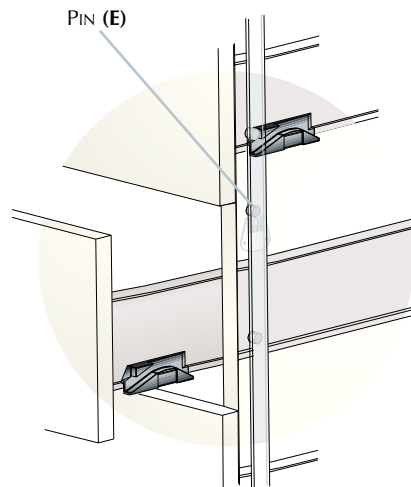

INDAUX

Industrias Auxiliares (INDAUX), S.A.
San Prudencio, s/n 20808 GETARIA
(Guipúzcoa) SPAIN.
Telf. +34 943.140.300
Fax. +34 943.140.534
Apto. Correos 132 - 20800 ZARAUTZ
(Guipúzcoa) ESPAÑA
E-mail: indaux@indaux.com

INDAUX UK Ltd.
MGA House
Ray Mill Road East
Maidenhead
Berkshire
United Kingdom SL6 8ST
Tel. +44 1628.780.250
Fax. +44 1628.780.251
E-mail: uk@indaux.com

INDAUX GmbH
Spexarder Str. 138
33335 GÜTERSLOH
Deutschland
Tel. +49 524.176.062/5
Fax. +49 524.176.064
E-mail: deutschland@indaux.com

For more information, visit our web page or send us an e-mail to:

Web: www.indaux.com E-mail: info@indaux.com