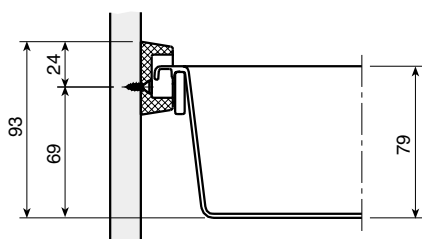

Loss of ext.	White RAL 9001	Beige RAL 1015
90	789.216.002	789.216.466

100

Runners for 19 mm side board

Loss of ext.	White RAL 9001	Beige RAL 1015
90	789.219.001	789.219.465

100

Length

“COMBI” ACCESORIES

Specially designed for “COMBI” Drawer. Available in two versions. Adjusted to every module from 300 to 600 mm and with lateral flap, adaptable from 350 and from 450.