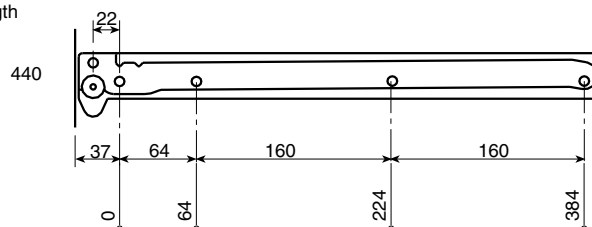

Loss of ext.	White RAL 9001	Beige RAL 1015
90	789.216.002	789.216.466

100

Runners for 19 mm side board

Loss of ext.	White RAL 9001	Beige RAL 1015
90	789.219.001	789.219.465

100

Length

“COMBI” ACCESORIES

Specially designed for “COMBI” Drawer. Available in two versions. Adjusted to every module from 300 to 600 mm and with lateral flap, adaptable from 350 and from 450.

Module	White RAL 9001	Beige RAL1015	Measurements			
			Length	Width	Height	
300	687.130.006	687.130.463	391	206	45	25
350	689.035.001	689.035.465	391	256	45	20
400	687.140.005	687.140.462	391	306	45	25
450	689.045.000	689.045.464	391	356	45	20
500	689.050.003	689.050.460	391	406	45	20
600	689.060.002	689.060.466	391	506	45	20