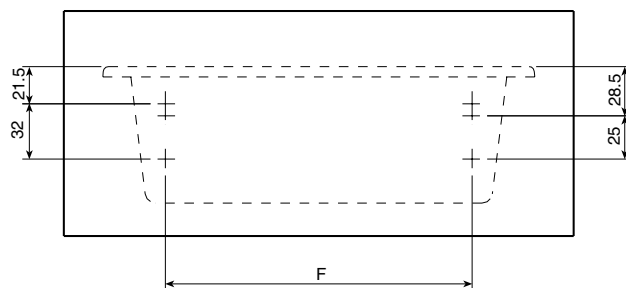

Reference consists of a complete set of brackets.

100

Module	F
300	162
350	212
400	262
450	312
500	362
600	462

Note: To fit front fixing bracket with wings, 30 mm. must be added to figure F.

C “COMBI” Cutlery Tray