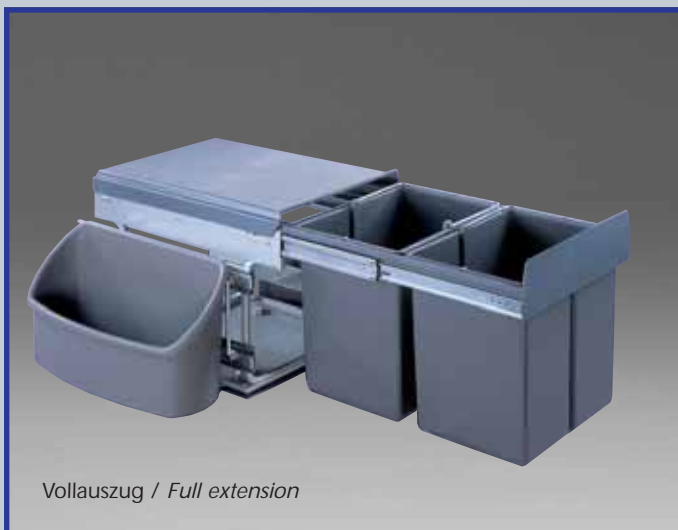

Vollauszug / Full extension

Art.-Nr.
item no.

782 652-11	2-fach 2-fold

Palette 10 Stück

Corner-Boy Double

Gestell: silber
Deckel u. Eimer: anthrazit
Inhalt 32 Liter (2 x 16)
min. Schrankbreite 900 mm
Bodenmontage
Einbauhöhe: 335 mm
Einbaumaße in mm:
H 335, B 690, T 515

Corner-Boy Double

Frame: silver
Lid & Bin: anthracite
capacity: 32 litres (2 x 16)
min. cabinet width: 900 mm
Floor mounted
built-in height: 335 mm
built-in measurements:
H 335, W 690, D 515

für Diagonaleckschrank min. Schrankbreite 900 mm
For diagonal corner cabinets, minimum cabinet width 900 mm