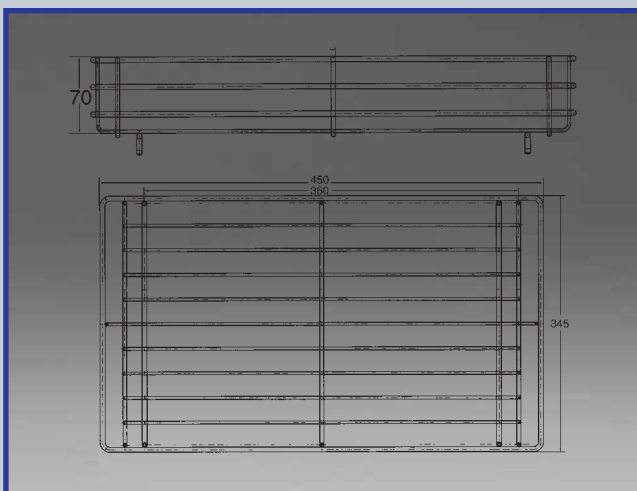

Art.-Nr.
item no. 620 400-39

Farbe
colour
Chrom
chrome
Breite / width
260 mm

Paperboy
zum Sammeln von Altpapier und Zeitungen.

Art.-Nr.
item no. 620 600-39

Farbe
colour
Chrom
chrome
Breite / width
345 mm

Paperboy
for collecting waste paper

Nutzen Sie den Freiraum im Unterschrank mit dem Paperboy. Passend auf alle PROFI-LINE und TRADITION-LINE-Modelle. Ausführung 620 400-39 für alle 254 mm breiten Modelle Ausführung 620 600-39 für alle 338 mm breiten Modelle

Use the empty space in the base cabinet with the Paperboy. Suitable for all PROFI-LINE and TRADITION-LINE models. Item no: 620 400-29 for all models with a width of 245 mm Item no: 620 600-39 for all models with a width of 338 mm